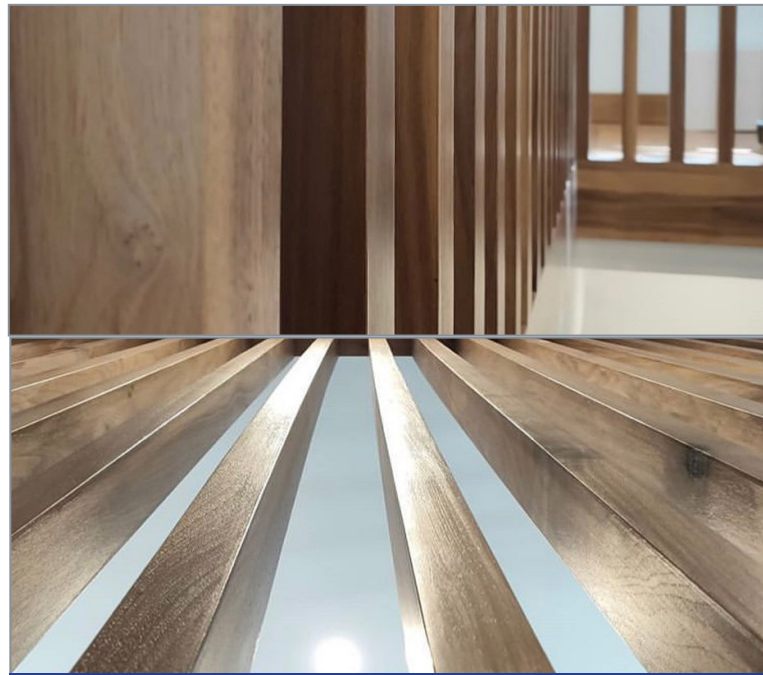

Contemporary Styling

Timber Protection - Enhances Natural Beauty

Contemporary Styling for Balustrade & Room Divider

The architects and designers of this property wanted to protect the timber while maintaining the natural colour and look of this beautiful balustrade and room divider.

One of the requirements was that the colour and look blended with the floor to achieve their overall vision for this contemporary styling.

To achieve the desired out come they chose **WaterKote®** a non-hazardous choice. **WaterKote® SEALER** was applied as the sealer coat for the timber this was then followed by two coats of **WaterKote® 2K** Satin to finish.

Resulting in a smooth satin finish, protecting the timber, enhancing its natural beauty while completing the contemporary styling desired.

Keeping Your Timber Beautiful

For more information:
www.urethanecoatings.com.au
+61 2 9666 3788

WaterKote®
THE
NON HAZARDOUS
CHOICE

www.urethanecoatings.com.au

Urethane Coatings | 2-4 Green Street Banksmeadow | NSW 2019 Australia
Tel: 02 9666 3888 | Fax: 02 9666 4805 | Website: www.urethanecoatings.com.au